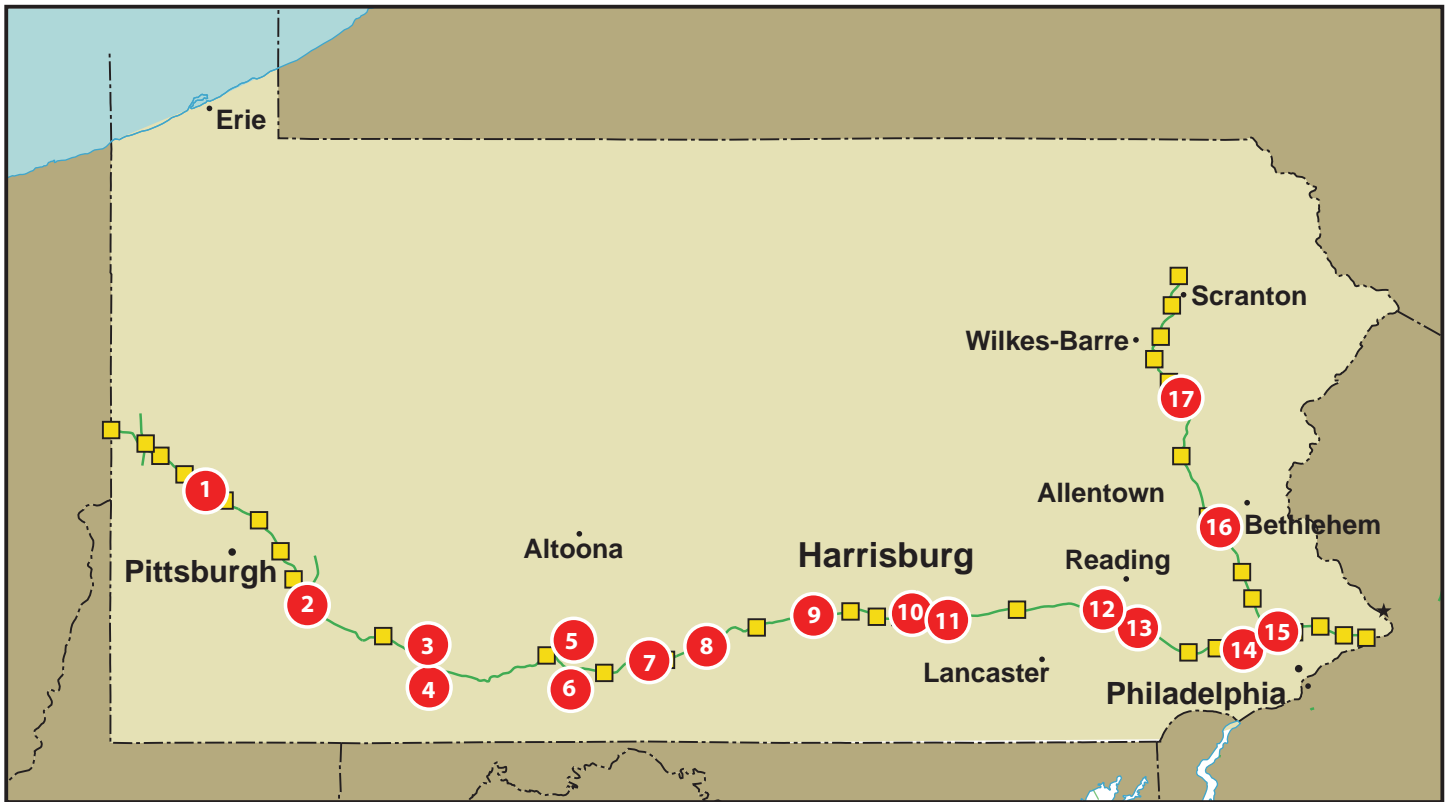

Service Plaza Locations

- | | |
|--|--|
| 1 Oakmont Plum
Milepost 49.3 Eastbound | 10 Highspire
Milepost 249.7 Eastbound |
| 2 New Stanton
Milepost 77.6 Westbound | 11 Lawn
Milepost 258.8 Westbound |
| 3 North Somerset
Milepost 112.3 Westbound | 12 Bowmansville
Milepost 289.9 Eastbound |
| 4 South Somerset
Milepost 112.3 Eastbound | 13 Peter J. Camiel
Milepost 304.8 Westbound |
| 5 North Midway
Milepost 147.3 Westbound | 14 Valley Forge
Milepost 324.6 Eastbound |
| 6 South Midway
Milepost 147.3 Eastbound | 15 King of Prussia
Milepost 328.4 Westbound |
| 7 Sideling Hill
Milepost 172.3 Eastbound/Westbound | 16 Allentown
Milepost 55.9 Northbound/Southbound |
| 8 Blue Mountain
Milepost 202.5 Westbound | 17 Hickory Run
Milepost 86.1 Northbound/Southbound |
| 9 Cumberland Valley
Milepost 219.1 Eastbound | |

Toll-free travel and toll rate information:
 866.976.TRIP (8747)

(877.736.6727)

*11 Emergency Assistance on the Pennsylvania Turnpike