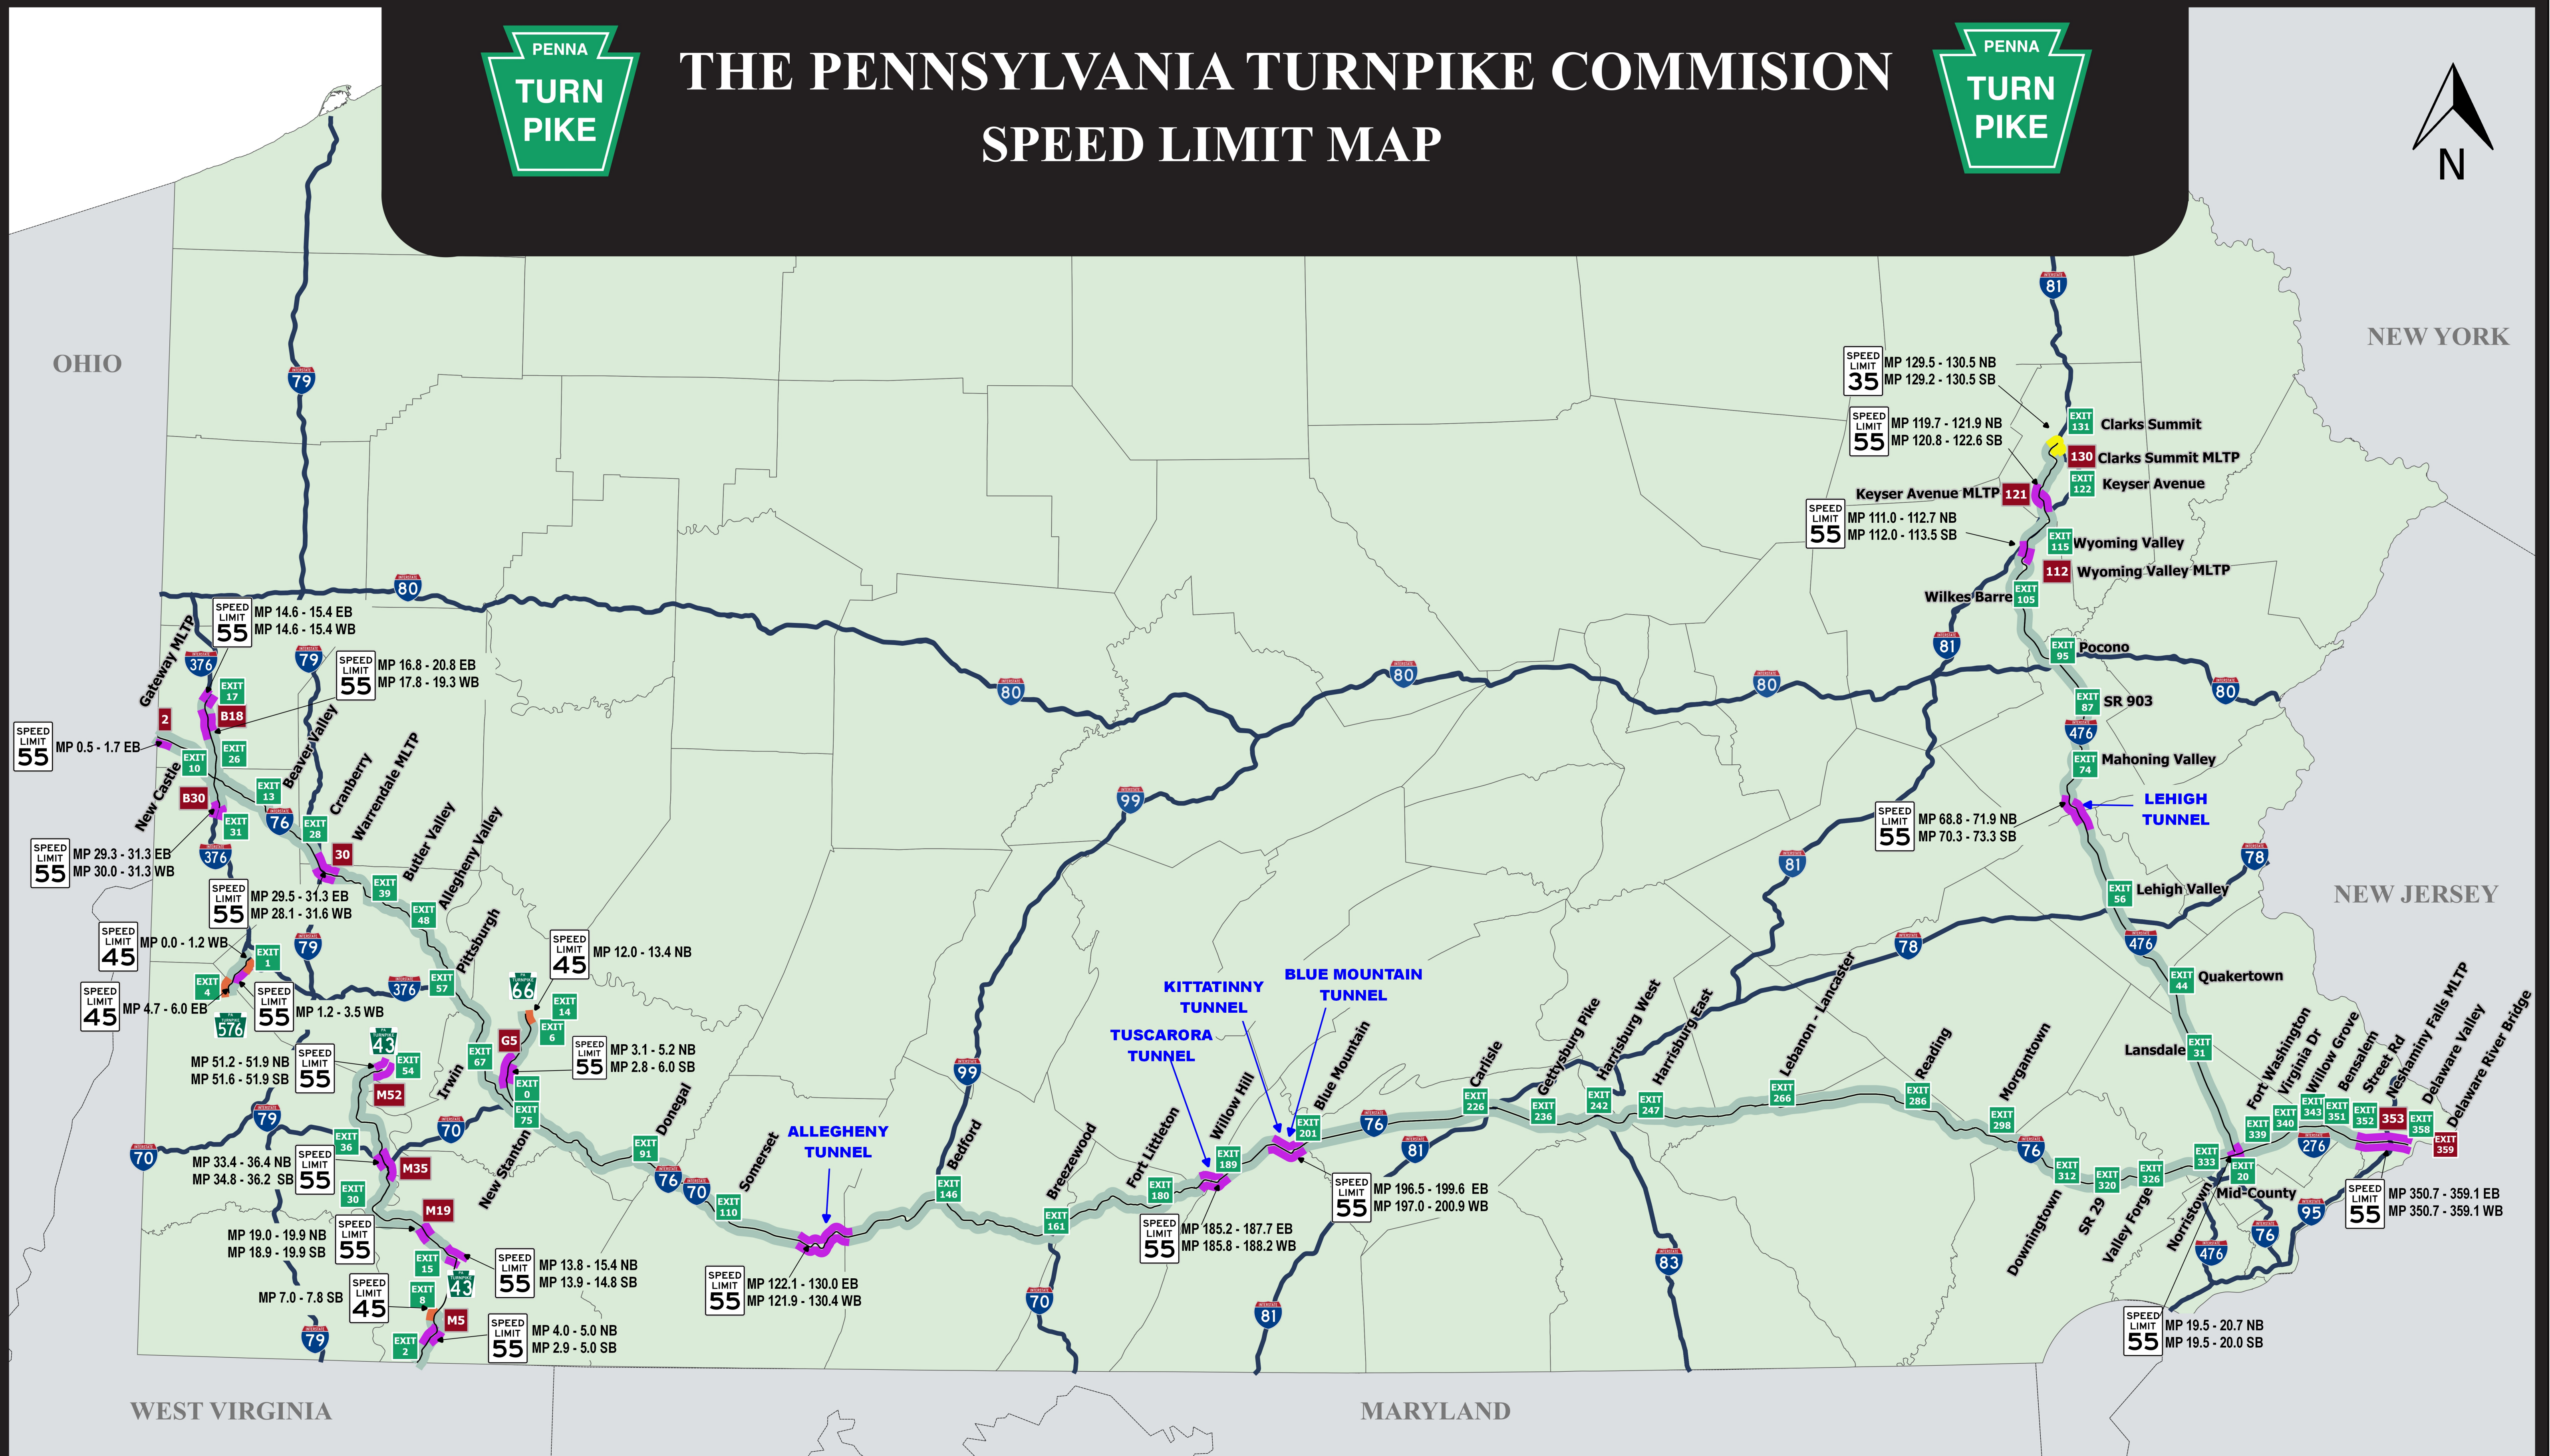

# THE PENNSYLVANIA TURNPIKE COMMISSION SPEED LIMIT MAP

Interchange

2 Mainline Toll Plaza (MLTP)