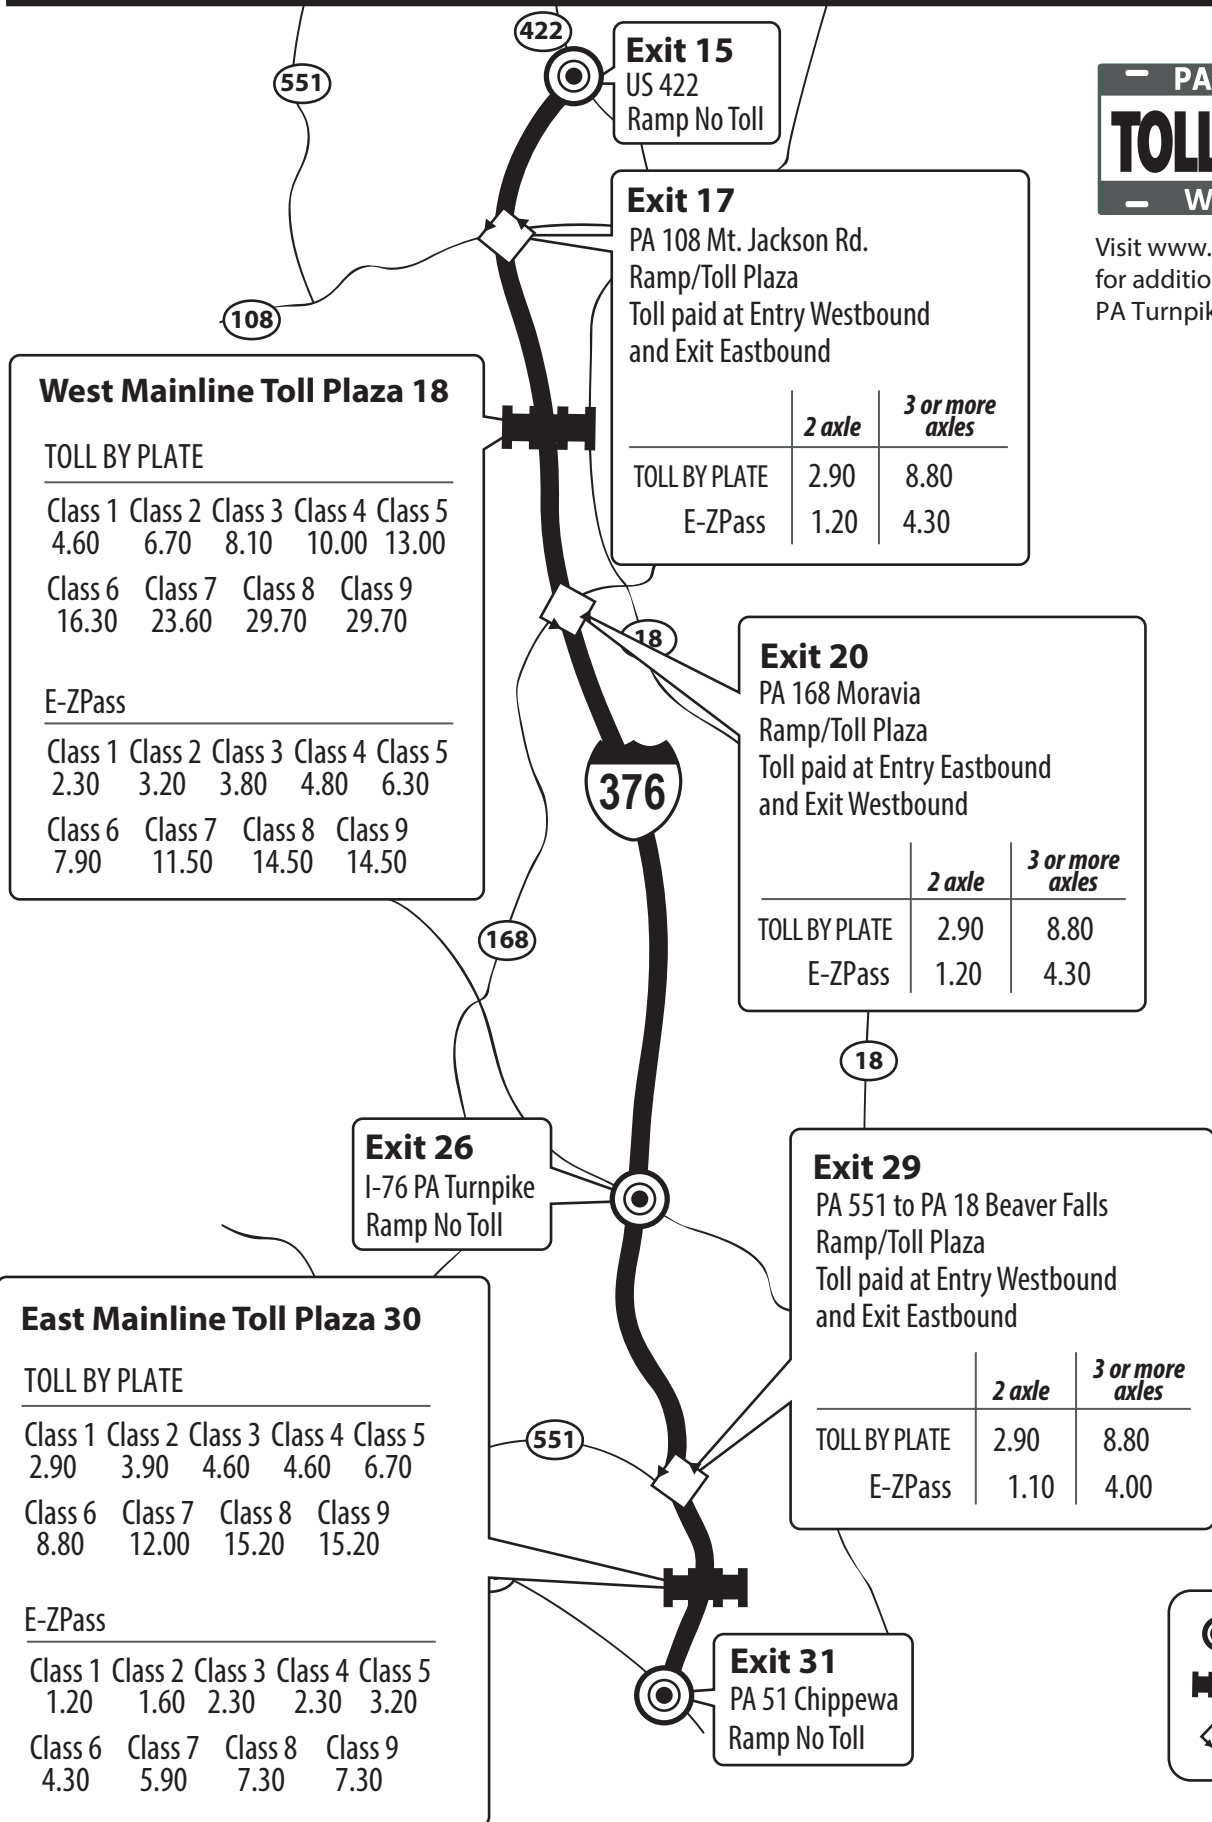

Beaver Valley Expressway (Toll 376) Toll Schedule Map

CASHLESS TOLLING: PA TURNPIKE TOLL BY PLATE & E-ZPASS RATES

Visit www.nocashzone.com for additional information on PA Turnpike TOLL BY PLATE.

West Mainline Toll Plaza 18

Exit 15
US 422
Ramp No Toll

Exit 17
PA 108 Mt. Jackson Rd.
Ramp/Toll Plaza
Toll paid at Entry Westbound and Exit Eastbound

| | 2 axle | 3 or more axles |
|---------------|--------|-----------------|
| TOLL BY PLATE | 2.90 | 8.80 |
| E-ZPass | 1.20 | 4.30 |

Exit 20
PA 168 Moravia
Ramp/Toll Plaza
Toll paid at Entry Eastbound and Exit Westbound

| | 2 axle | 3 or more axles |
|---------------|--------|-----------------|
| TOLL BY PLATE | 2.90 | 8.80 |
| E-ZPass | 1.20 | 4.30 |

Exit 26
I-76 PA Turnpike
Ramp No Toll

Exit 29
PA 551 to PA 18 Beaver Falls
Ramp/Toll Plaza
Toll paid at Entry Westbound and Exit Eastbound

| | 2 axle | 3 or more axles |
|---------------|--------|-----------------|
| TOLL BY PLATE | 2.90 | 8.80 |
| E-ZPass | 1.10 | 4.00 |